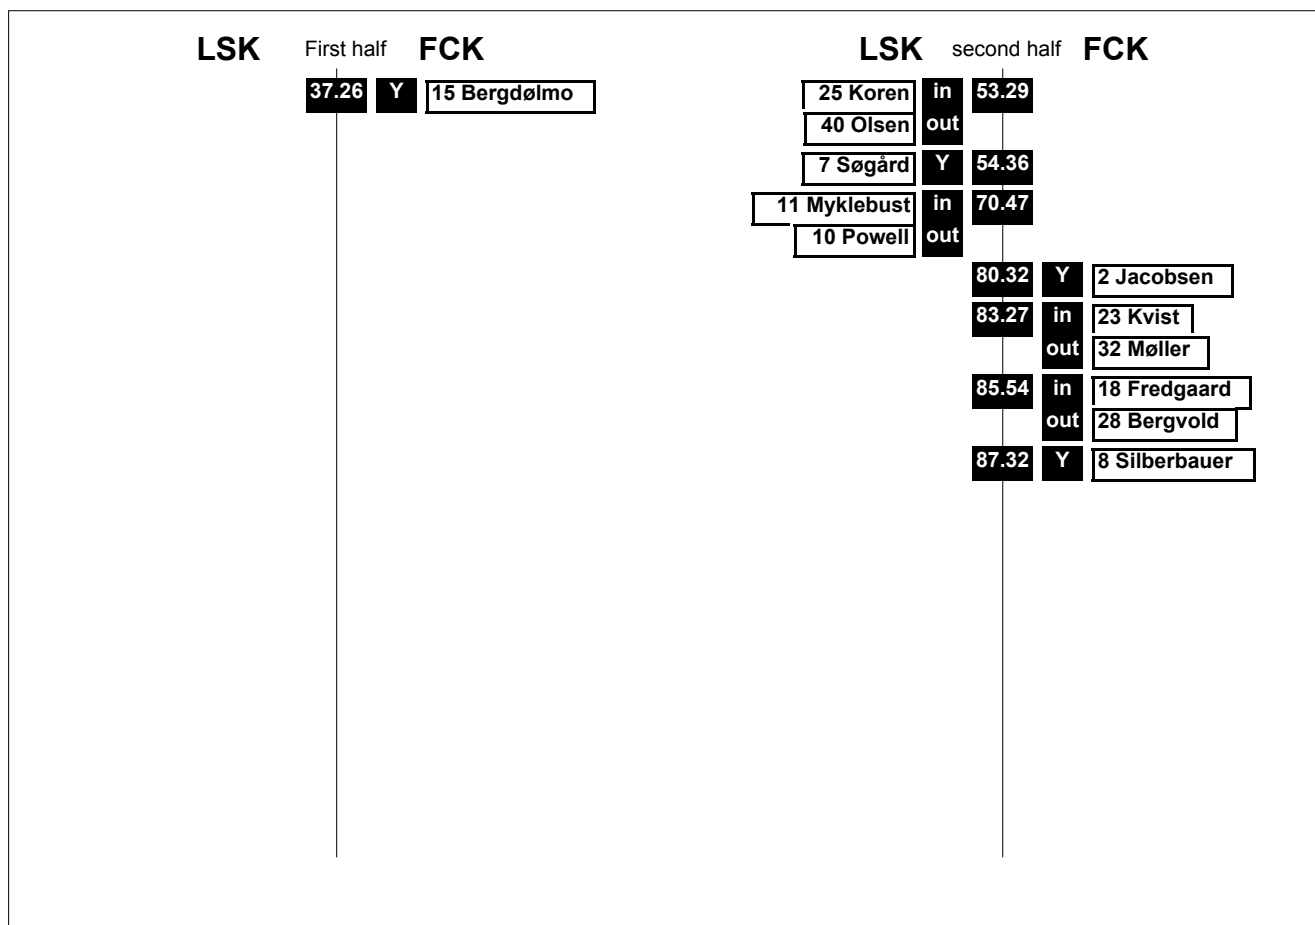

# Lillestrøm SK 0 - 0 FC København

2005-11-24

Åråsen Stadion

Spectators: 2289

Referee: Peter Frøjdfeldt, Sweden

Assistant referee: Kenneth Petersson, Sweden

Fourth official: Svein Erik Edvartsen Norway

Assistant referee: Stefan Wittberg, Sweden

fouls	15 - 13
corners	8 - 3
offsides	4 - 4
yellow cards	1 - 3
red cards	0 - 0

ball possession %	51 - 49
total shots	7 - 9
shots on goal	2 - 5
shots off post/bar	0 - 0

statistics provided by **-HEGO**  
www.hego.se

## Lillestrøm SK