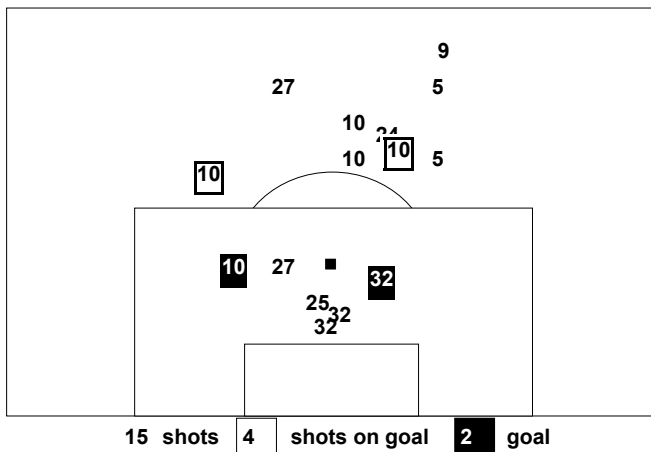

FC København