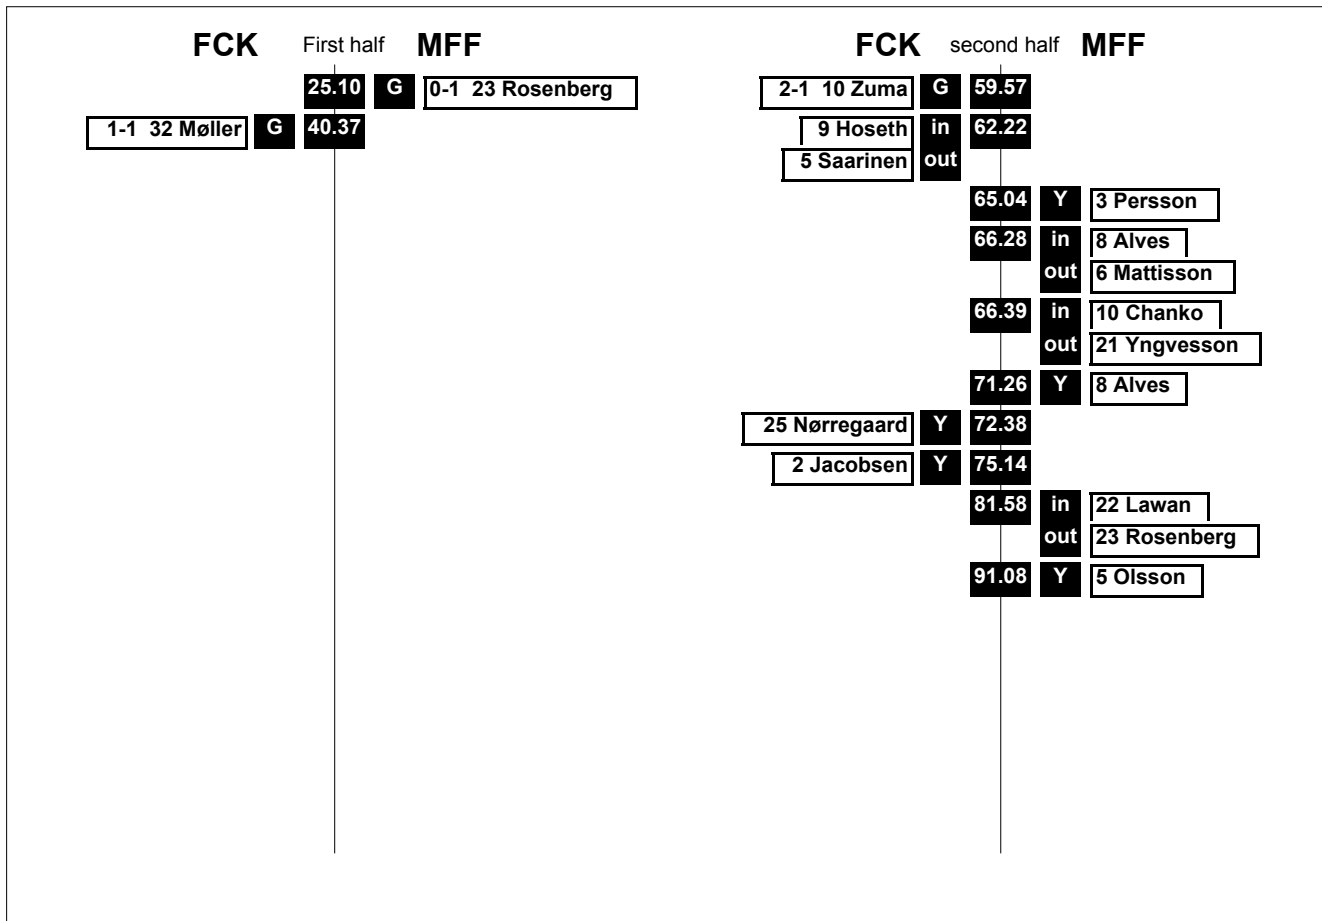

FC København 2 - 1 Malmö FF

2005-04-28

Parken

Spectators: 12347

Referee: **Tommy Skjerven**, Norway
 Fourth official: **Martin Wulf**, Denmark

Assistant referee: **Magne Tøsse**, Norway
 Assistant referee: **Ole Hermann Karlsen**, Norway

fouls committed	18 - 18
corners	3 - 4
offsides	9 - 4
yellow cards	2 - 3
red cards	0 - 0

ball possession %	49 - 51
total shots	15 - 7
shots on goal	4 - 3
shots off post/bar	0 - 0

statistics provided by **-HEGO**
www.hego.se